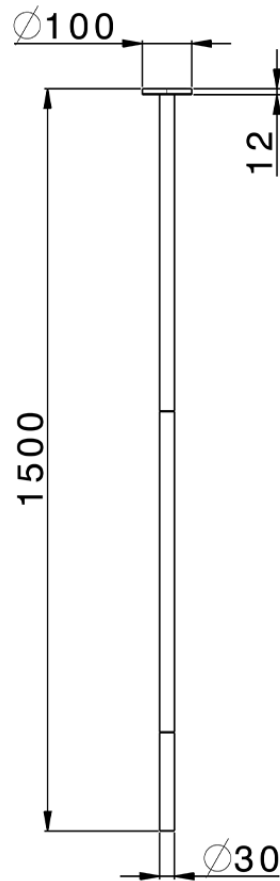

Ceiling-mounted wash basin spout NUOVA LESS_ZA010540

ZA010540

<https://en.cisal.it/ceiling-mounted-wash-basin-spout-nuova-less-za010540>

2026-05-17