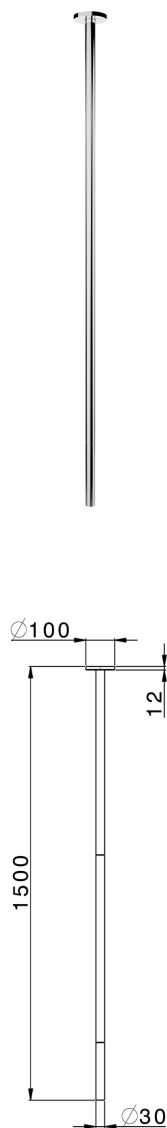

Ceiling-mounted wash basin spout NUOVA LESS_ZA010540

MODEL **ZA010540**

Ceiling-mounted wash basin spout, L. 1500 mm, G. 1/2" connection, match with art. LN000650

AVAILABLE FINISHINGS

-  **21** 21 Chrome
-  **2F** 2F Brushed Nickel
-  **40** 40 Matt Black
-  **4Q** 4Q Matt White

CHARACTERISTICS

Required concealed parts **LN000650**
LN003000

2026-05-17