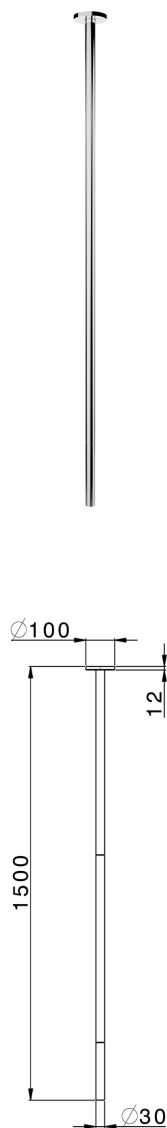

Ceiling-mounted wash basin spout NUOVA LESS_ZA010540

MODEL **ZA010540**

Ceiling-mounted wash basin spout, L. 1500 mm, G. 1/2" connection, match with art. LN000650

AVAILABLE FINISHINGS

-  **21** 21 Chrome
-  **2F** 2F Brushed Nickel
-  **40** 40 Matt Black
-  **4Q** 4Q Matt White

CHARACTERISTICS

Required concealed parts **LN000650**
LN003000

2026-06-14