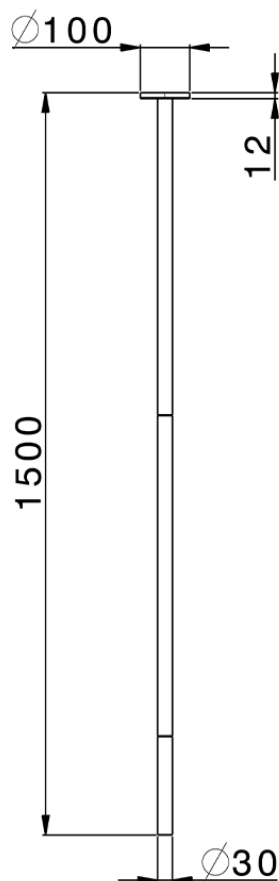

Ceiling-mounted wash basin spout NUOVA LESS_ZA010540

ZA010540

<https://en.cisal.it/ceiling-mounted-wash-basin-spout-nuova-less-za010540>

2026-04-06