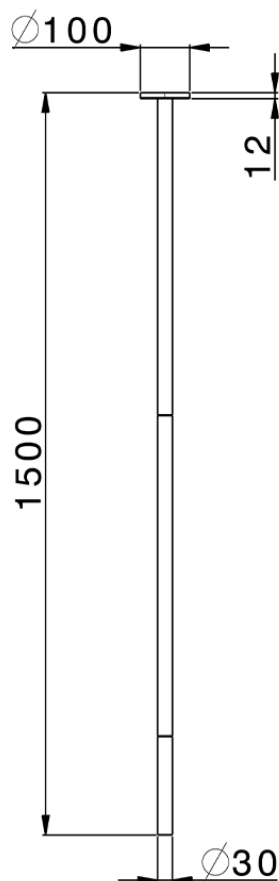

Ceiling-mounted wash basin spout NUOVA LESS_ZA010540

ZA010540

<https://en.cisal.it/ceiling-mounted-wash-basin-spout-nuova-less-za010540>

2026-06-13