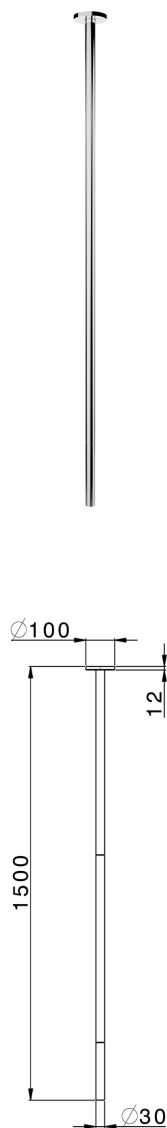

Ceiling-mounted wash basin spout NUOVA LESS_ZA010540

MODEL **ZA010540**

Ceiling-mounted wash basin spout, L. 1500 mm, G. 1/2" connection, match with art. LN000650

AVAILABLE FINISHINGS

-  **21** 21 Chrome
-  **2F** 2F Brushed Nickel
-  **40** 40 Matt Black
-  **4Q** 4Q Matt White

CHARACTERISTICS

Required concealed parts **LN000650**
LN003000

2026-04-06