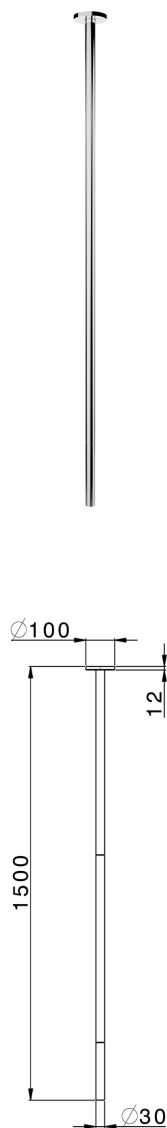

Ceiling-mounted wash basin spout NUOVA LESS_ZA010540

MODEL **ZA010540**

Ceiling-mounted wash basin spout, L. 1500 mm, G. 1/2" connection, match with art. LN000650

AVAILABLE FINISHINGS

-  **21** 21 Chrome
-  **2F** 2F Brushed Nickel
-  **40** 40 Matt Black
-  **4Q** 4Q Matt White

CHARACTERISTICS

Required concealed parts **LN000650**
LN003000

2026-06-13