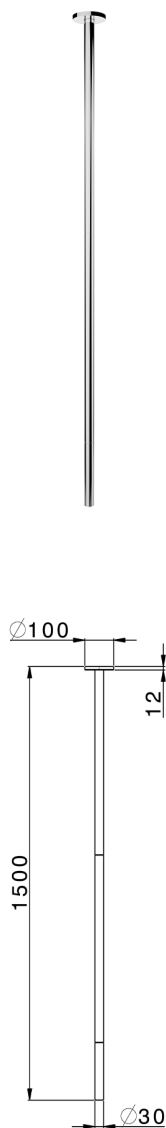

Ceiling-mounted wash basin spout NUOVA LESS_ZA010540

MODEL **ZA010540**

Ceiling-mounted wash basin spout, L. 1500 mm, G. 1/2" connection, match with art. LN000650

AVAILABLE FINISHINGS

-  **21** 21 Chrome
-  **2F** 2F Brushed Nickel
-  **40** 40 Matt Black
-  **4Q** 4Q Matt White

CHARACTERISTICS

Required concealed parts **LN000650**
LN003000

2026-06-13