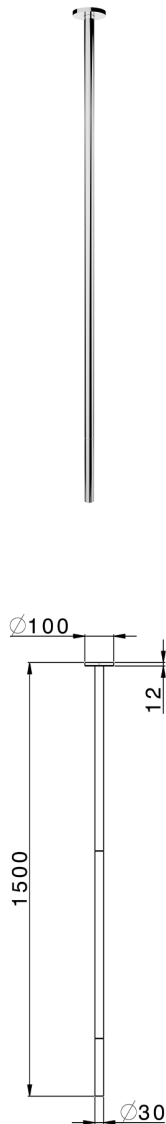

Ceiling-mounted wash basin spout NUOVA LESS_ZA010540

MODEL **ZA010540**

Ceiling-mounted wash basin spout, L. 1500 mm, G. 1/2" connection, match with art. LN000650

AVAILABLE FINISHINGS

-  **21** 21 Chrome
-  **2F** 2F Brushed Nickel
-  **40** 40 Matt Black
-  **4Q** 4Q Matt White

CHARACTERISTICS

Required concealed parts **LN000650**
LN003000

2026-05-17