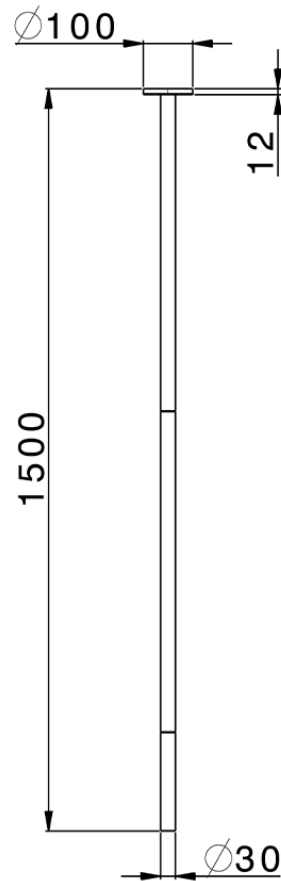

Ceiling-mounted wash basin spout NUOVA LESS_ZA010540

ZA010540

<https://en.cisal.it/ceiling-mounted-wash-basin-spout-nuova-less-za010540>

2026-04-05