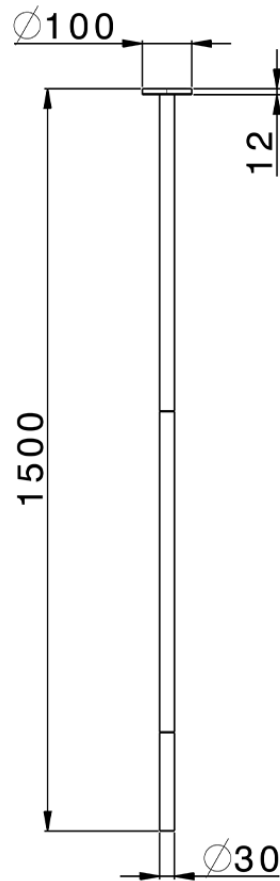

## Ceiling-mounted wash basin spout NUOVA LESS\_ZA010540

ZA010540

<https://en.cisal.it/ceiling-mounted-wash-basin-spout-nuova-less-za010540>

2026-05-17