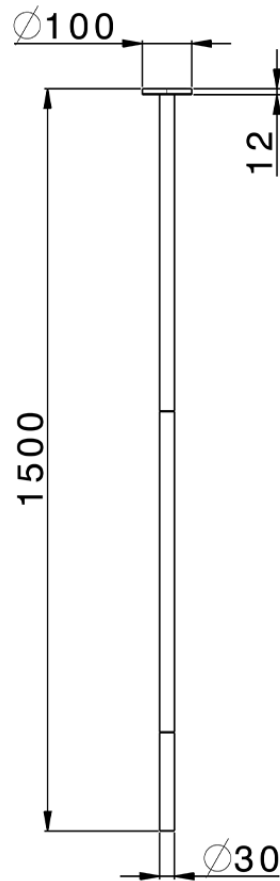

Ceiling-mounted wash basin spout NUOVA LESS_ZA010540

ZA010540

<https://en.cisal.it/ceiling-mounted-wash-basin-spout-nuova-less-za010540>

2026-04-26