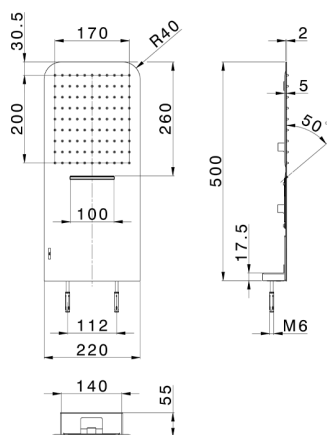

500x220 mm wall-mounted showerhead XION_ZS022110

MODEL **ZS022110**

500x220 mm wall-mounted showerhead, rain, waterfall functions, with patented safety valve, Stainless Steel AISI 304

AVAILABLE FINISHINGS

D1 D1 Brushed Inox

CHARACTERISTICS

2026-04-06