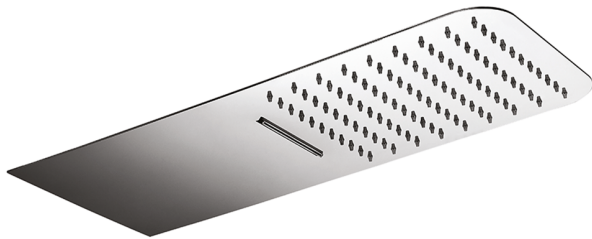

500x220 mm wall-mounted showerhead XION_ZS022110

MODEL **ZS022110**

500x220 mm wall-mounted showerhead, rain, waterfall functions, with patented safety valve, Stainless Steel AISI 304

AVAILABLE FINISHINGS

D1 D1 Brushed Inox

CHARACTERISTICS

2026-05-15