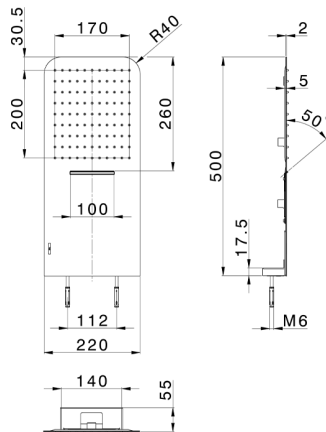

500x220 mm wall-mounted showerhead XION_ZS022110

MODEL **ZS022110**

500x220 mm wall-mounted showerhead, rain, waterfall functions, with patented safety valve, Stainless Steel AISI 304

AVAILABLE FINISHINGS

D1 D1 Brushed Inox

CHARACTERISTICS

2026-05-15