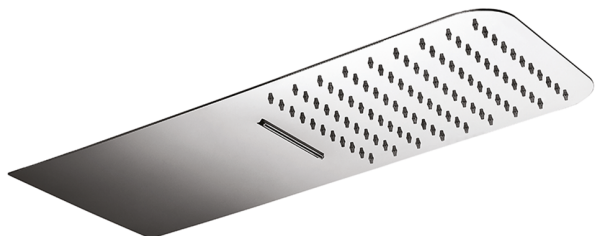

## 500x220 mm wall-mounted showerhead XION\_ZS022110

MODEL **ZS022110**

500x220 mm wall-mounted showerhead, rain, waterfall functions, with patented safety valve, Stainless Steel AISI 304

AVAILABLE FINISHINGS

**D1** D1 Brushed Inox

CHARACTERISTICS

2026-04-06