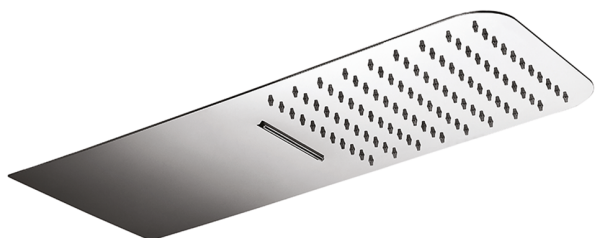

## 500x220 mm wall-mounted showerhead XION\_ZS022110

MODEL **ZS022110**

500x220 mm wall-mounted showerhead, rain, waterfall functions, with patented safety valve, Stainless Steel AISI 304

AVAILABLE FINISHINGS

**D1** D1 Brushed Inox

CHARACTERISTICS

2026-06-04