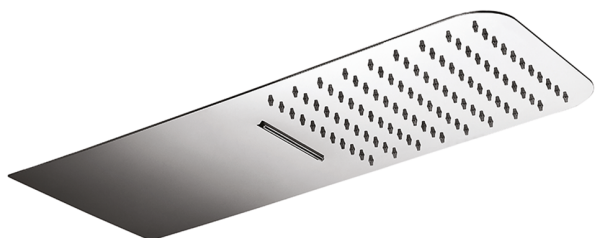

## 500x220 mm wall-mounted showerhead XION\_ZS022110

MODEL **ZS022110**

500x220 mm wall-mounted showerhead, rain, waterfall functions, with patented safety valve, Stainless Steel AISI 304

AVAILABLE FINISHINGS

**D1** D1 Brushed Inox

CHARACTERISTICS

2026-06-25