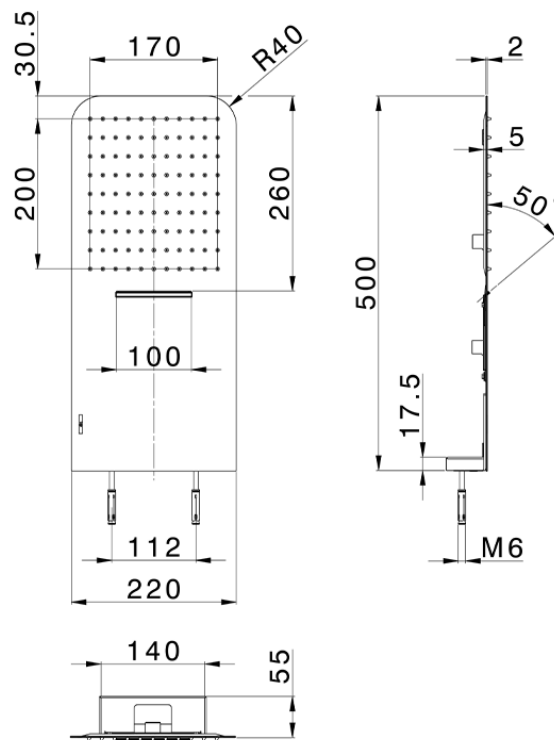

500x220 mm wall-mounted showerhead XION_ZS022110

ZS022110

<https://en.cisal.it/500x220-mm-wall-mounted-showerhead-xion-zs022110>

2026-04-04