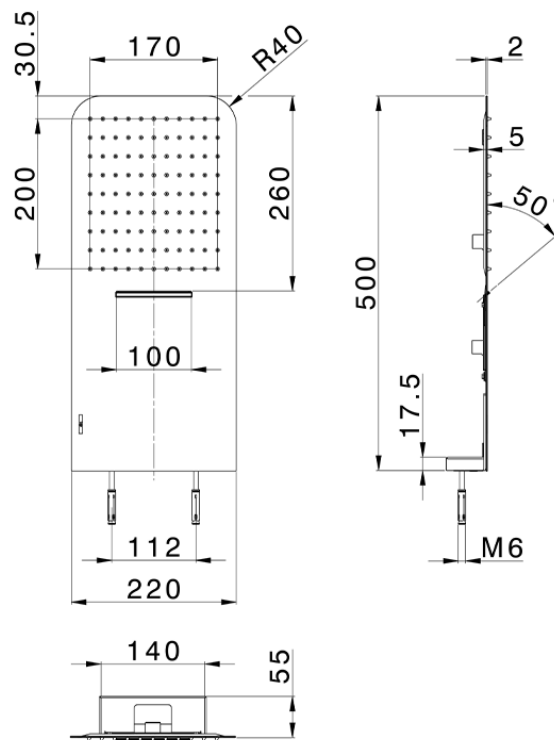

500x220 mm wall-mounted showerhead XION_ZS022110

ZS022110

<https://en.cisal.it/500x220-mm-wall-mounted-showerhead-xion-zs022110>

2026-06-04