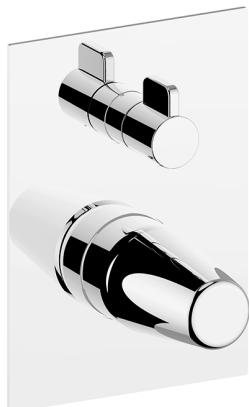

Exposed part for concealed S.L.bath-shower valve VITA_VI002300

MODEL **VI002300**

Exposed part for concealed S.L.bath-shower valve, 2-Way rotating diverter, without concealed part, for items Easy-Box ZA000230

AVAILABLE FINISHINGS

-  **21** 21 Chrome
-  **2Q** 2Q Black Titanium
-  **40** 40 Matt Black
-  **4Q** 4Q Matt White

CHARACTERISTICS

Installation **Concealed**
 Required concealed parts **ZA000230**

2024-12-21