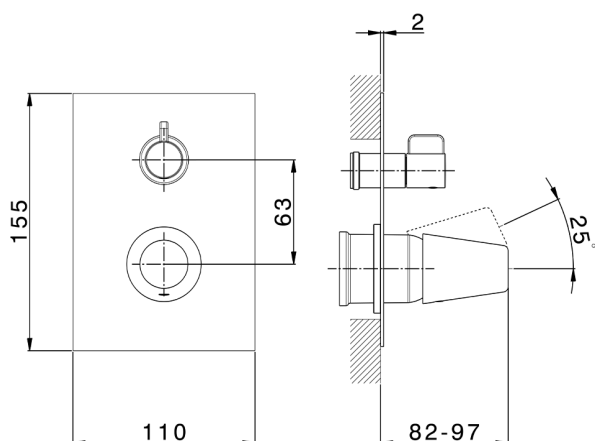

Exposed part for concealed S.L.bath-shower valve VITA_VI002300

MODEL **VI002300**

Exposed part for concealed S.L.bath-shower valve, 2-Way rotating diverter, without concealed part, for items Easy-Box ZA000230

AVAILABLE FINISHINGS

-  **21** 21 Chrome
-  **2Q** 2Q Black Titanium
-  **40** 40 Matt Black
-  **4Q** 4Q Matt White

CHARACTERISTICS

Installation **Concealed**
 Required concealed parts **ZA000230**

2024-12-21