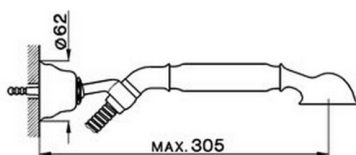

AVAILABLE FINISHINGS

- **21** 21 Chrome
- **24** 24 Gold
- **26** 26 Old Copper
- **27** 27 Old Bronze
- **2A** 2A Satin Brushed Nickel
- **74** 74 Chrome/Gold