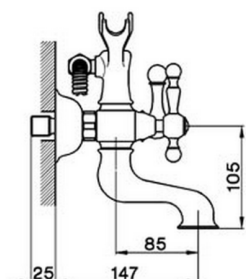

AVAILABLE FINISHINGS

- **21** 21 Chrome
- **24** 24 Gold
- **26** 26 Old Copper
- **27** 27 Old Bronze
- **2A** 2A Satin Brushed Nickel
- **74** 74 Chrome/Gold