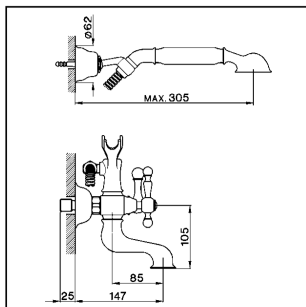

Bath mixer, full equipment ARCANA AMERICA_AA000120

cisal

AA 00012 (AA 00013)