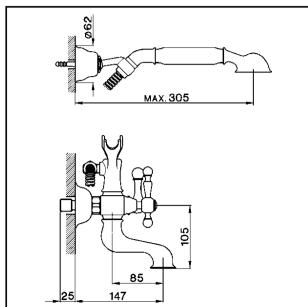

Bath mixer, full equipment ARCANA AMERICA_AA000120

cisal

AA 00012 (AA 00013)