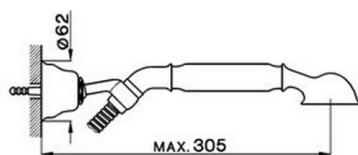

AVAILABLE FINISHINGS

- **21** 21 Chrome
- **24** 24 Gold
- **26** 26 Old Copper
- **27** 27 Old Bronze
- **2A** 2A Satin Brushed Nickel
- **74** 74 Chrome/Gold