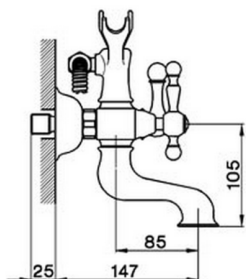

AVAILABLE FINISHINGS

- **21** 21 Chrome
- **24** 24 Gold
- **26** 26 Old Copper
- **27** 27 Old Bronze
- **2A** 2A Satin Brushed Nickel
- **74** 74 Chrome/Gold