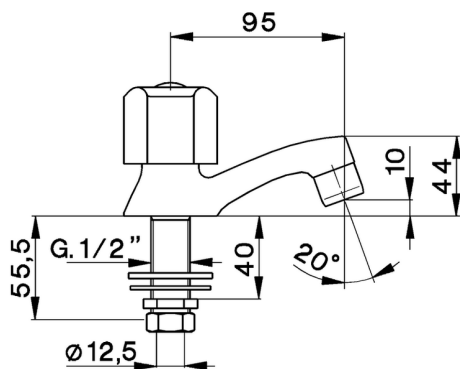

Pillar tap TR_TR000900

MODEL **TR000900**

Pillar tap, without automatic pop-up waste, without handles

AVAILABLE FINISHINGS

21 21 Chrome

CHARACTERISTICS

2026-06-09