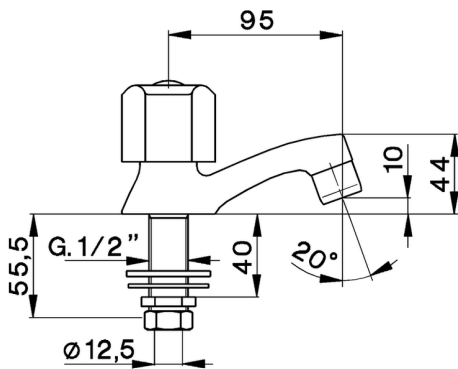

## Pillar tap TR\_TR000900

MODEL **TR000900**

Pillar tap, without automatic pop-up waste, without handles

AVAILABLE FINISHINGS

**21** 21 Chrome

CHARACTERISTICS

2026-04-08