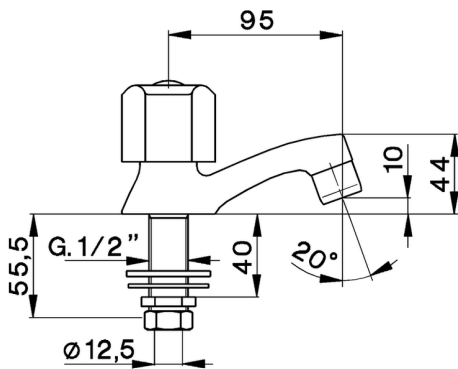

Pillar tap TR_TR000900

MODEL **TR000900**

Pillar tap, without automatic pop-up waste, without handles

AVAILABLE FINISHINGS

21 21 Chrome

CHARACTERISTICS

2026-06-14