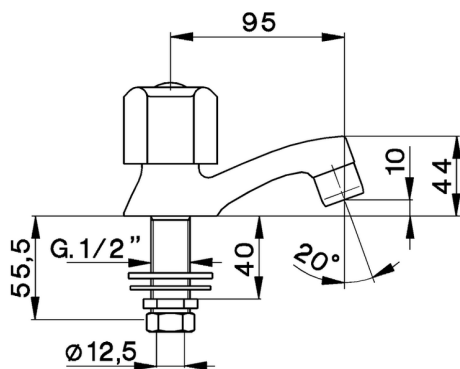

Pillar tap TR_TR000900

MODEL **TR000900**

Pillar tap, without automatic pop-up waste, without handles

AVAILABLE FINISHINGS

CHARACTERISTICS

2026-06-13