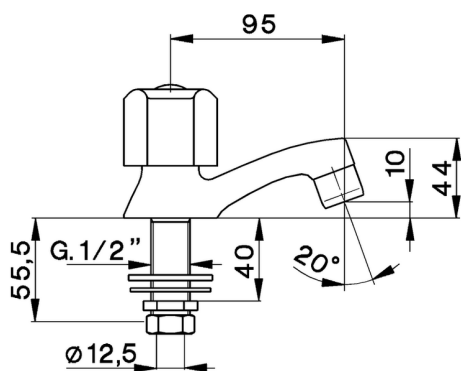

Pillar tap TR_TR000900

MODEL **TR000900**

Pillar tap, without automatic pop-up waste, without handles

AVAILABLE FINISHINGS

CHARACTERISTICS

2026-04-29