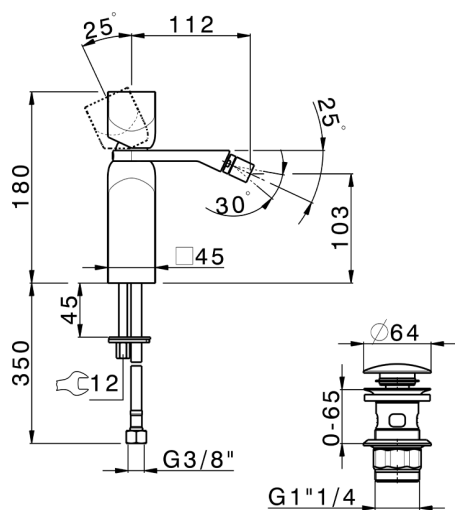

## Single lever bidet mixer HI-RISE\_RI000554

MODEL **RI000554**

Single lever bidet mixer, with 1"1/4 automatic pop up waste, G.3/8" stainless steel flexible hoses

### CHARACTERISTICS

Cartridge Spare Parts

**ZZ96550000**

**25 mm Cartridge**

2024-12-22