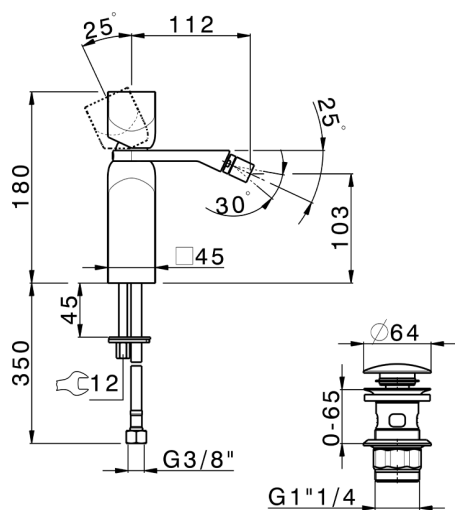

Single lever bidet mixer HI-RISE_RI000554

MODEL **RI000554**

Single lever bidet mixer, with 1"1/4 automatic pop up waste, G.3/8" stainless steel flexible hoses

AVAILABLE FINISHINGS

-  **21** 21 Chrome
-  **6X** 6X Matt White/Brushed Gold
-  **6V** 6V Matt White/Brushed Nickel
-  **5G** 5G Rose Gold
-  **4Q** 4Q Matt White
-  **40** 40 Matt Black
-  **2W** 2W Brushed Gold
-  **2F** 2F Brushed Nickel
-  **24** 24 Gold
-  **7W** 7W Matt Black/Brushed Gold

CHARACTERISTICS

Cartridge Spare Parts

ZZ96550000

25 mm Cartridge

2024-12-22