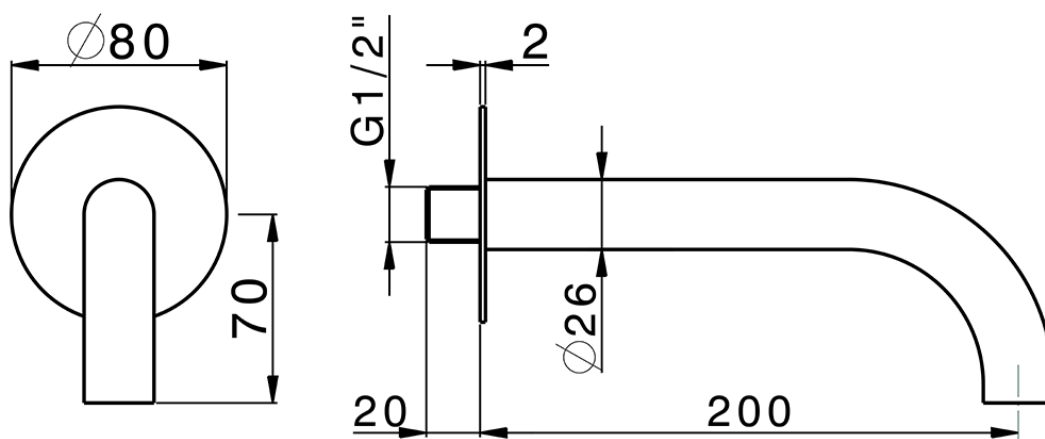

Filler spout PUSH&SHOWER_ZA0G5100

ZA0G5100

<https://en.cisal.it/filler-spout-pushshower-za0g5100>

2026-04-06