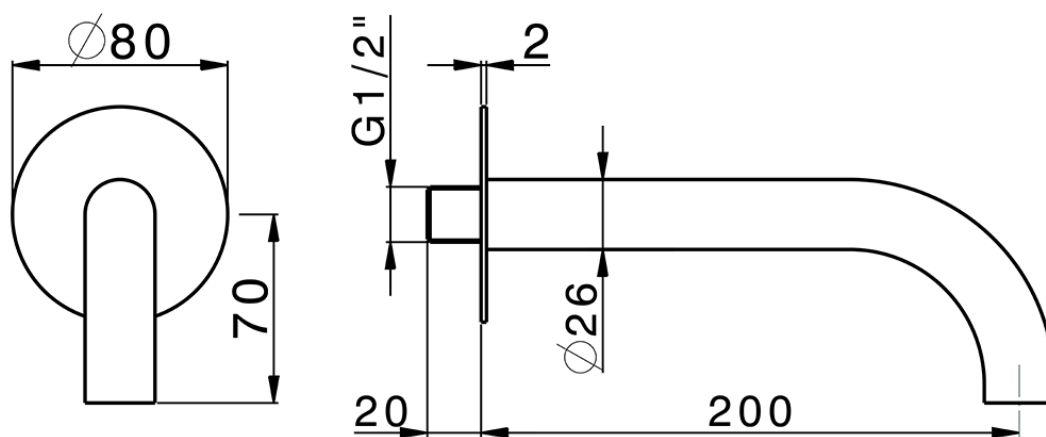

Filler spout PUSH&SHOWER_ZA0G5100

ZA0G5100

<https://en.cisal.it/filler-spout-pushshower-za0g5100>

2026-04-26