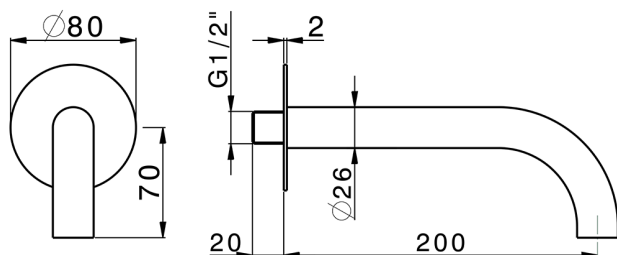

CHARACTERISTICS