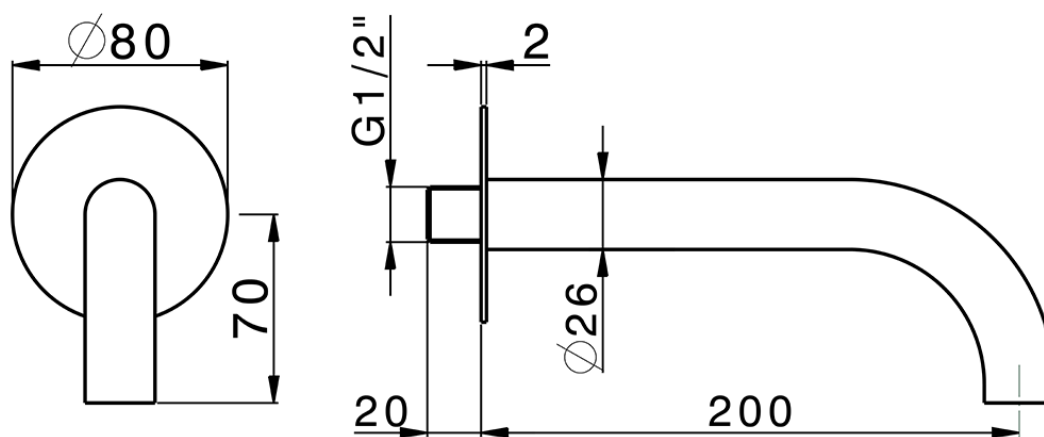

Filler spout PUSH&SHOWER_ZA0G5100

ZA0G5100

<https://en.cisal.it/filler-spout-pushshower-za0g5100>

2026-04-26