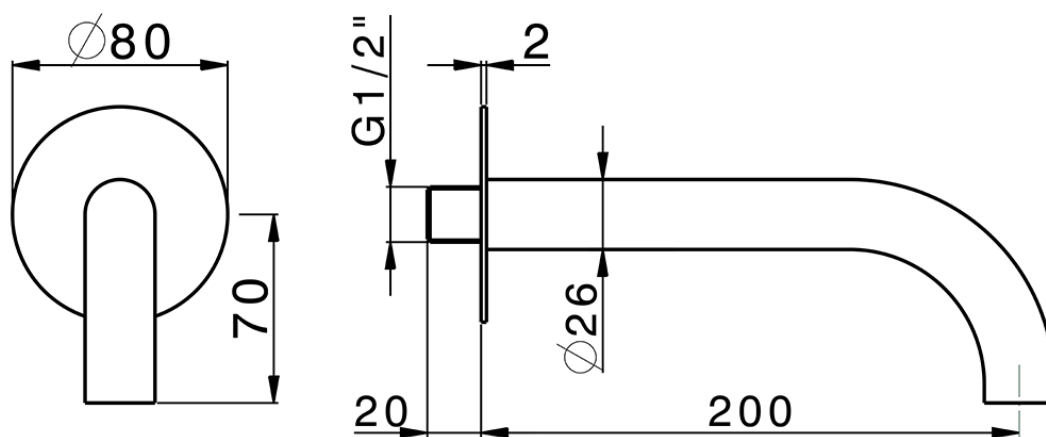

Filler spout PUSH&SHOWER_ZA0G5100

ZA0G5100

<https://en.cisal.it/filler-spout-pushshower-za0g5100>

2026-04-06