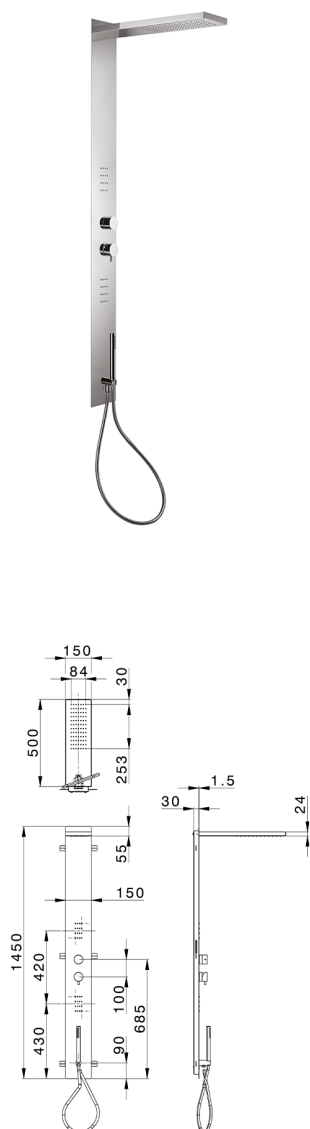

3-fonctions single lever shower panel SHOWER COLUMNS_ZS005040

MODEL **ZS005040**

3-fonctions single lever shower panel, stainless steel
 AISI 304 shower panel, 3 outlet deviatop
 cartridge, handshower holder with wall elbow, 23 mm
 Brass One Spray handshower, 2 front body
 jets, 150x500 thick 24mm Inox rectangular
 showerhead, rain function, 150 cm PVC Flexible Hose

AVAILABLE FINISHINGS

-  **D1** D1 Brushed Inox
-  **40** 40 Matt Black
-  **4Q** 4Q Matt White
-  **D2** D2 Polished Inox

CHARACTERISTICS

Single Lever **1**
 Cartridge Spare Parts **ZZ99751000**
35 mm Cartridge