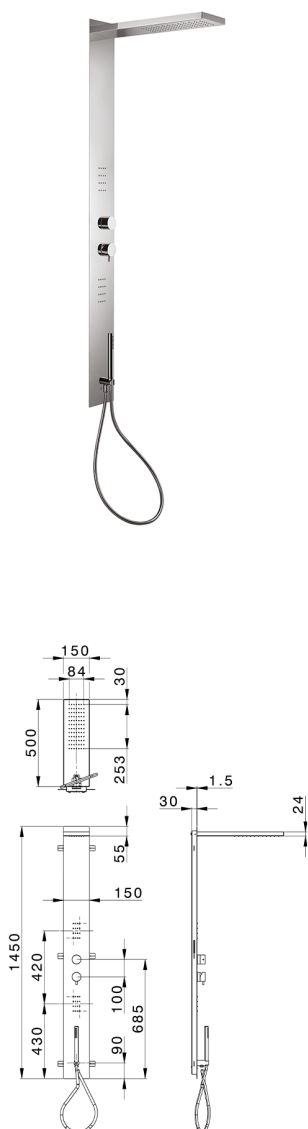

3-fonctions single lever shower panel SHOWER COLUMNS_ZS005040

MODEL **ZS005040**

3-fonctions single lever shower panel, stainless steel AISI 304 shower panel, 3 outlet deviator cartridge, handshower holder with wall elbow, 23 mm Brass One Spray handshower, 2 front body jets, 150x500 thick 24mm Inox rectangular showerhead, rain function, 150 cm PVC Flexible Hose

AVAILABLE FINISHINGS

-  **D1** D1 Brushed Inox
-  **40** 40 Matt Black
-  **4Q** 4Q Matt White
-  **D2** D2 Polished Inox

CHARACTERISTICS

Single Lever **1**
 Cartridge Spare Parts **ZZ99751000**
35 mm Cartridge