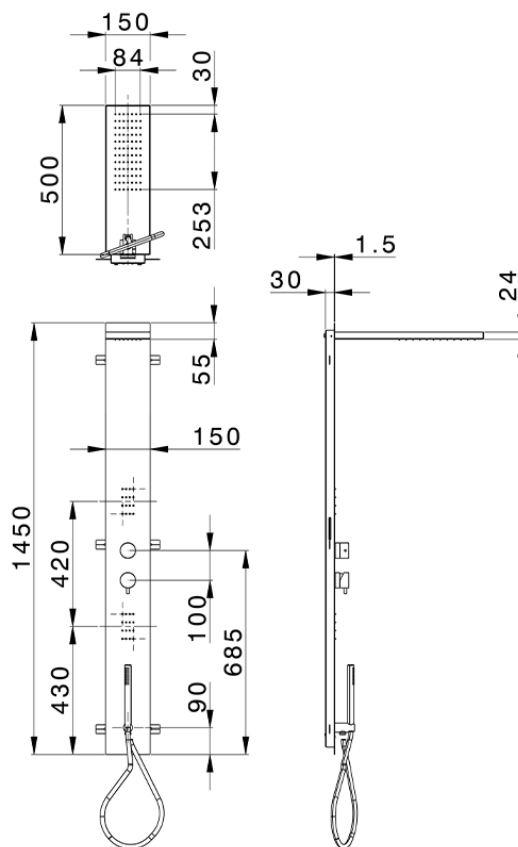

3-fonctions single lever shower panel SHOWER COLUMNS_ZS005040

ZS005040

<https://en.cisal.it/3-fonctions-single-lever-shower-panel-shower-columns-zs005040>

2026-04-26