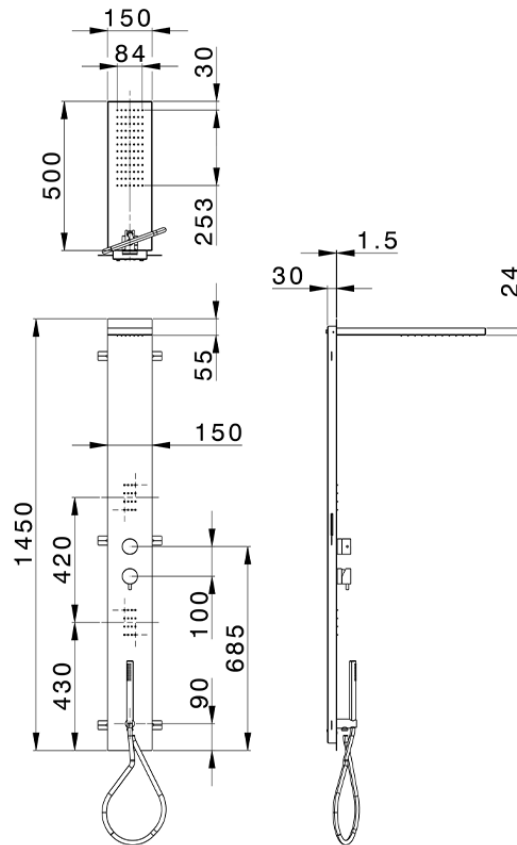

3-fonctions single lever shower panel SHOWER COLUMNS_ZS005040

ZS005040

<https://en.cisal.it/3-fonctions-single-lever-shower-panel-shower-columns-zs005040>

2026-06-19