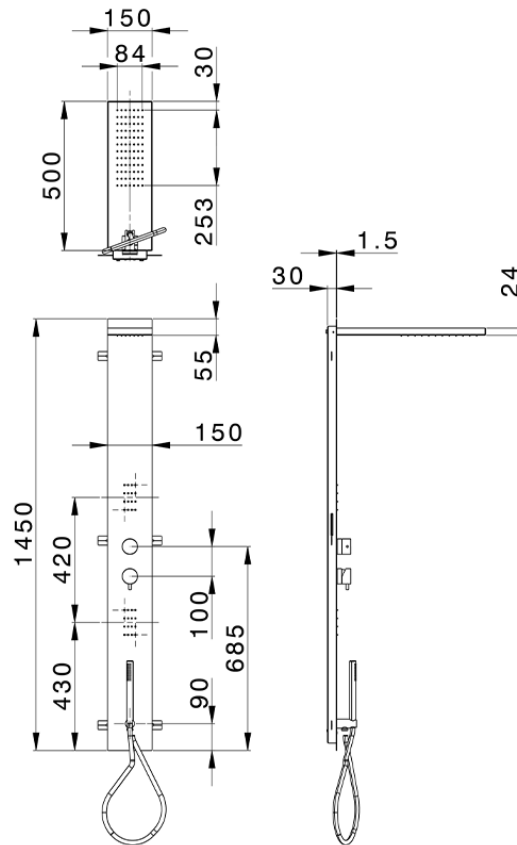

## 3-fonctions single lever shower panel SHOWER COLUMNS\_ZS005040

ZS005040

<https://en.cisal.it/3-fonctions-single-lever-shower-panel-shower-columns-zs005040>

2026-05-17