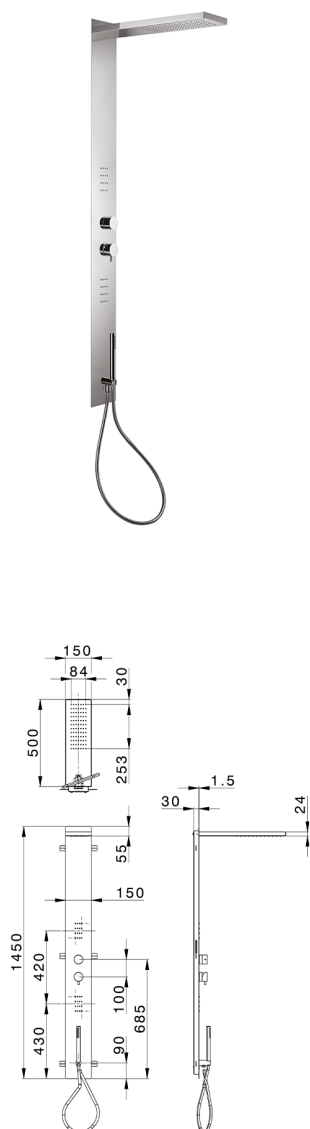

## 3-fonctions single lever shower panel SHOWER COLUMNS\_ZS005040

MODEL **ZS005040**

3-fonctions single lever shower panel, stainless steel  
 AISI 304 shower panel, 3 outlet deviatop  
 cartridge, handshower holder with wall elbow, 23 mm  
 Brass One Spray handshower, 2 front body  
 jets, 150x500 thick 24mm Inox rectangular  
 showerhead, rain function, 150 cm PVC Flexible Hose

### AVAILABLE FINISHINGS

-  **D1** D1 Brushed Inox
-  **40** 40 Matt Black
-  **4Q** 4Q Matt White
-  **D2** D2 Polished Inox

### CHARACTERISTICS

Single Lever **1**  
 Cartridge Spare Parts **ZZ99751000**  
**35 mm Cartridge**

2026-04-26