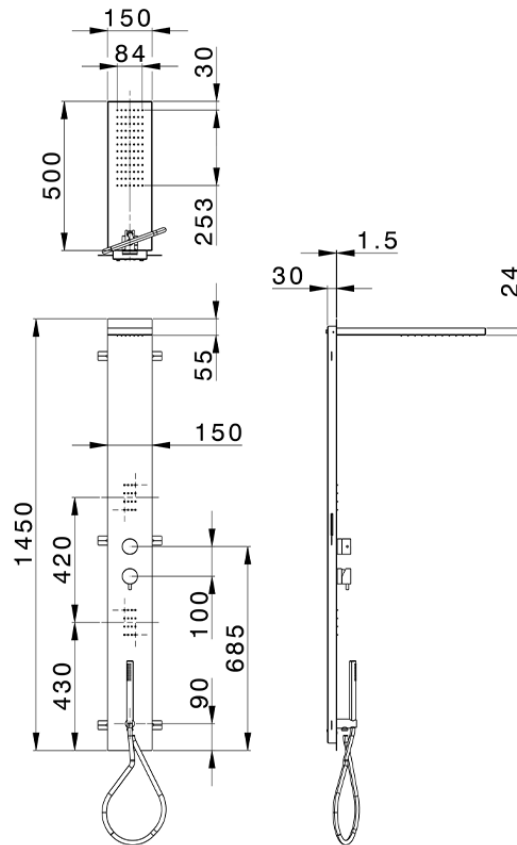

3-fonctions single lever shower panel SHOWER COLUMNS_ZS005040

ZS005040

<https://en.cisal.it/3-fonctions-single-lever-shower-panel-shower-columns-zs005040>

2026-04-05