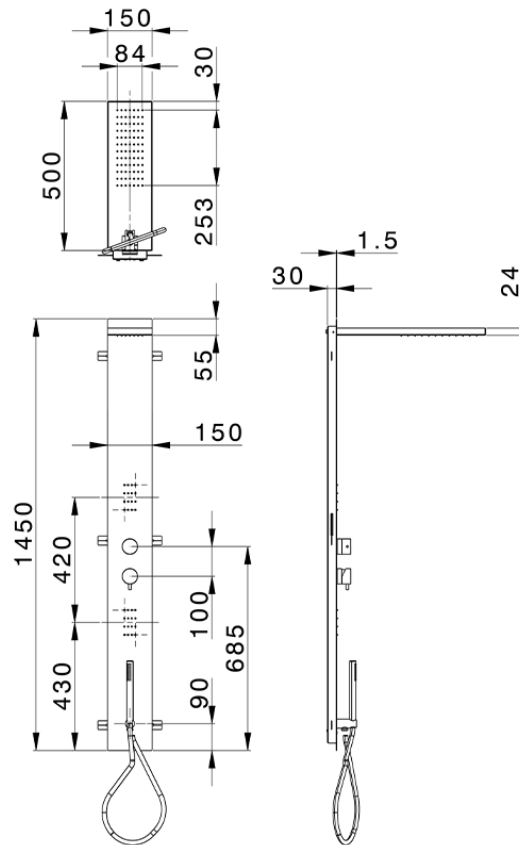

3-fonctions single lever shower panel SHOWER COLUMNS_ZS005040

ZS005040

<https://en.cisal.it/3-fonctions-single-lever-shower-panel-shower-columns-zs005040>

2026-06-14