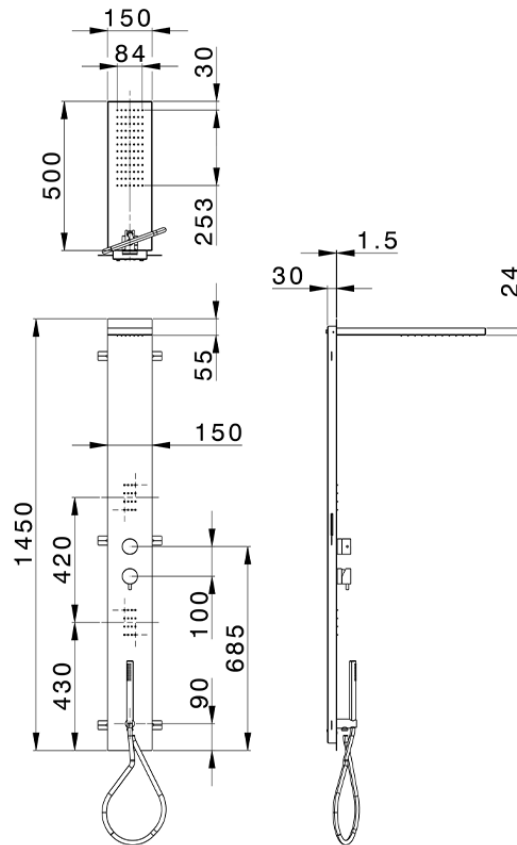

## 3-fonctions single lever shower panel SHOWER COLUMNS\_ZS005040

ZS005040

<https://en.cisal.it/3-fonctions-single-lever-shower-panel-shower-columns-zs005040>

2026-04-05