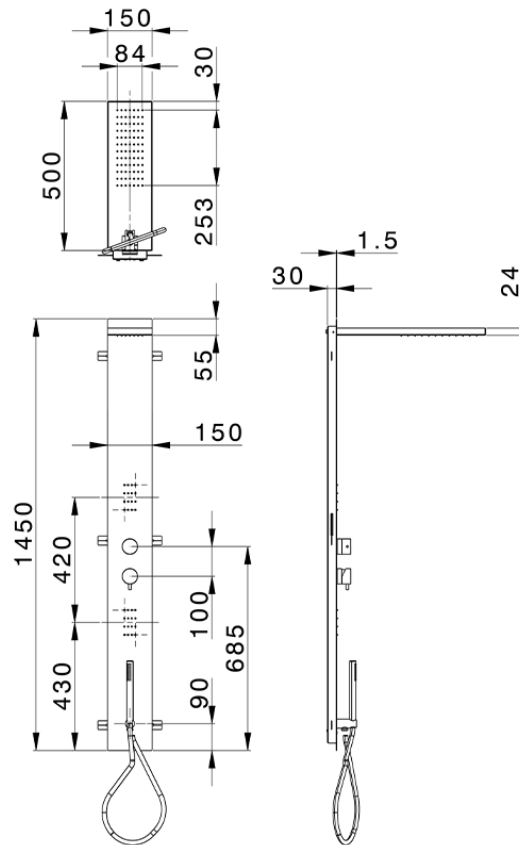

3-fonctions single lever shower panel SHOWER COLUMNS_ZS005040

ZS005040

<https://en.cisal.it/3-fonctions-single-lever-shower-panel-shower-columns-zs005040>

2026-05-17