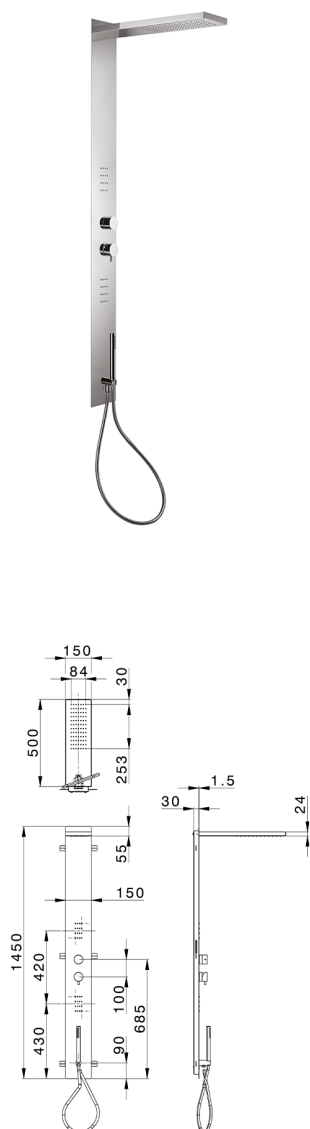

## 3-fonctions single lever shower panel SHOWER COLUMNS\_ZS005040

MODEL **ZS005040**

3-fonctions single lever shower panel, stainless steel AISI 304 shower panel, 3 outlet deviatop cartridge, handshower holder with wall elbow, 23 mm Brass One Spray handshower, 2 front body jets, 150x500 thick 24mm Inox rectangular showerhead, rain function, 150 cm PVC Flexible Hose

### AVAILABLE FINISHINGS

-  **D1** D1 Brushed Inox
-  **40** 40 Matt Black
-  **4Q** 4Q Matt White
-  **D2** D2 Polished Inox

### CHARACTERISTICS

Single Lever **1**  
 Cartridge Spare Parts **ZZ99751000**  
**35 mm Cartridge**

2026-06-14