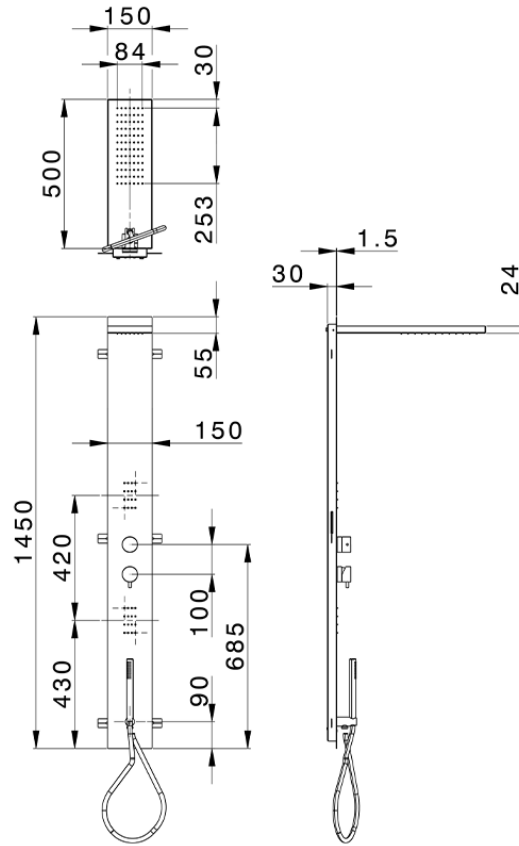

## 3-fonctions single lever shower panel SHOWER COLUMNS\_ZS005040

ZS005040

<https://en.cisal.it/3-fonctions-single-lever-shower-panel-shower-columns-zs005040>

2026-06-13