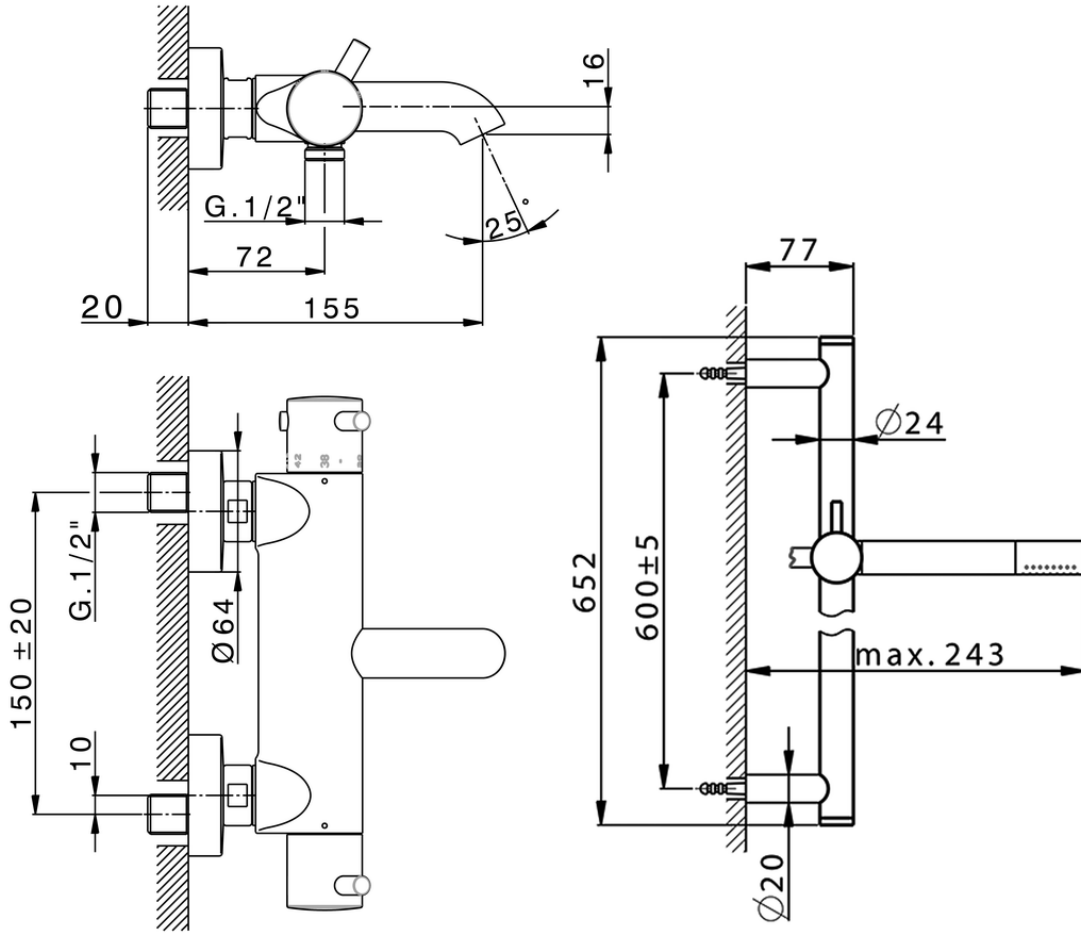

Thermostatic bath-shower mixer with sliding bar NUOVA LESS_LNS23016

LNS23016

<https://en.cisal.it/thermostatic-bath-shower-mixer-with-sliding-bar-nuova-less-lns23016>

2026-04-26