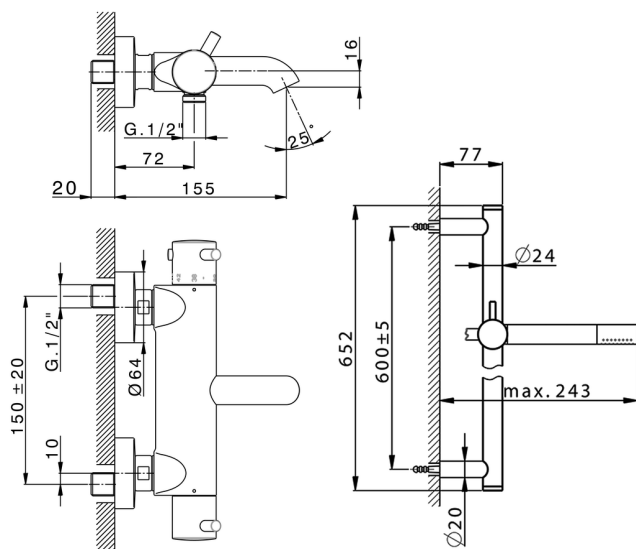

## Thermostatic bath-shower mixer with sliding bar NUOVA LESS\_LNS23016

MODEL **LNS23016**

Thermostatic bath-shower mixer with sliding bar, 60 cm slide rail kit with sliding bracket, Brass minimalistic one spray handshower, 150 cm SUPREME smooth flexible hose

### CHARACTERISTICS

Cartridge Spare Parts **24.04A.PP**  
**8x20 Plus P Thermostatic Valve**