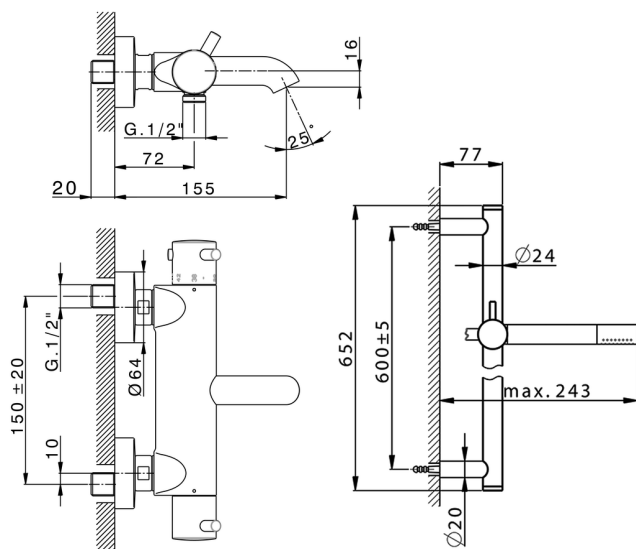

Thermostatic bath-shower mixer with sliding bar NUOVA LESS_LNS23016

MODEL **LNS23016**

Thermostatic bath-shower mixer with sliding bar, 60 cm slide rail kit with sliding bracket, Brass minimalistic one spray handshower, 150 cm SUPREME smooth flexible hose

AVAILABLE FINISHINGS

-  **21** 21 Chrome
-  **2F** 2F Brushed Nickel
-  **40** 40 Matt Black
-  **4Q** 4Q Matt White

CHARACTERISTICS

Cartridge Spare Parts **24.04A.PP**
8x20 Plus P Thermostatic Valve

DeviaStop