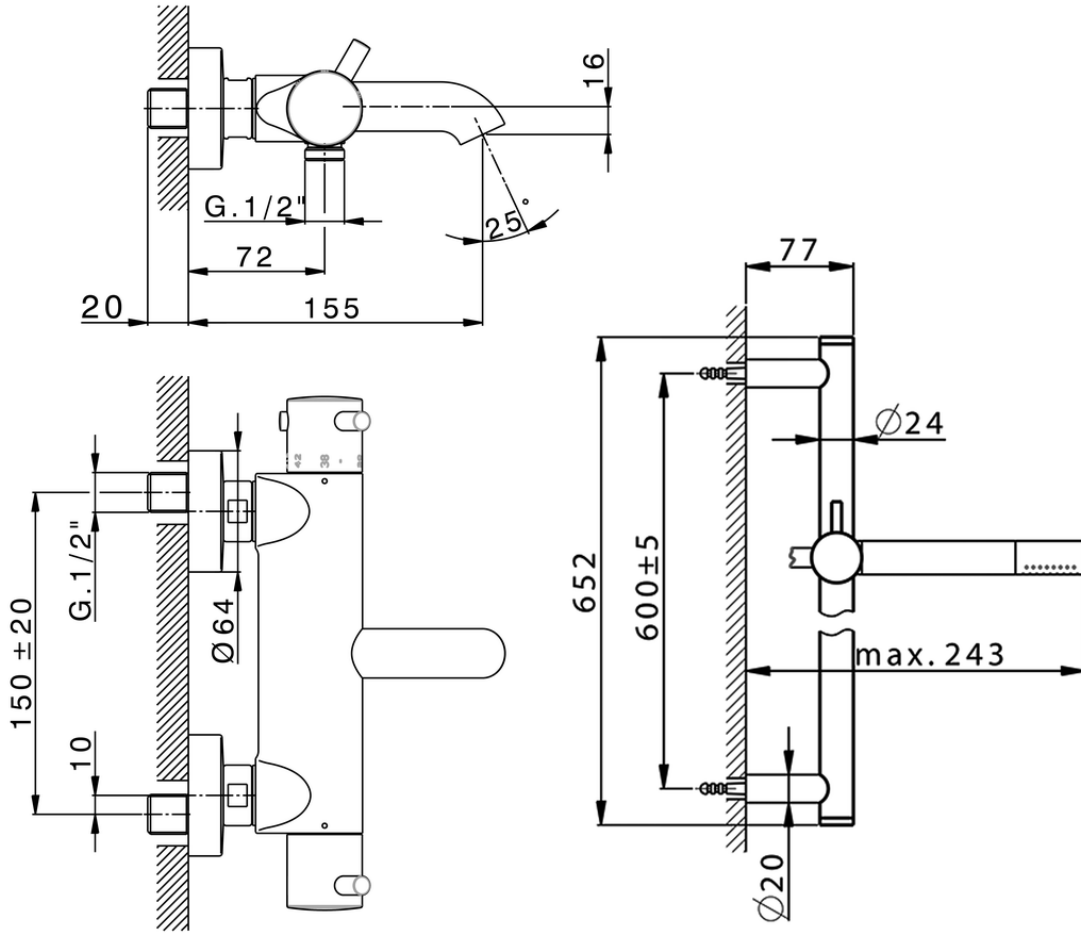

Thermostatic bath-shower mixer with sliding bar NUOVA LESS_LNS23016

LNS23016

<https://en.cisal.it/thermostatic-bath-shower-mixer-with-sliding-bar-nuova-less-lns23016>

2026-04-05