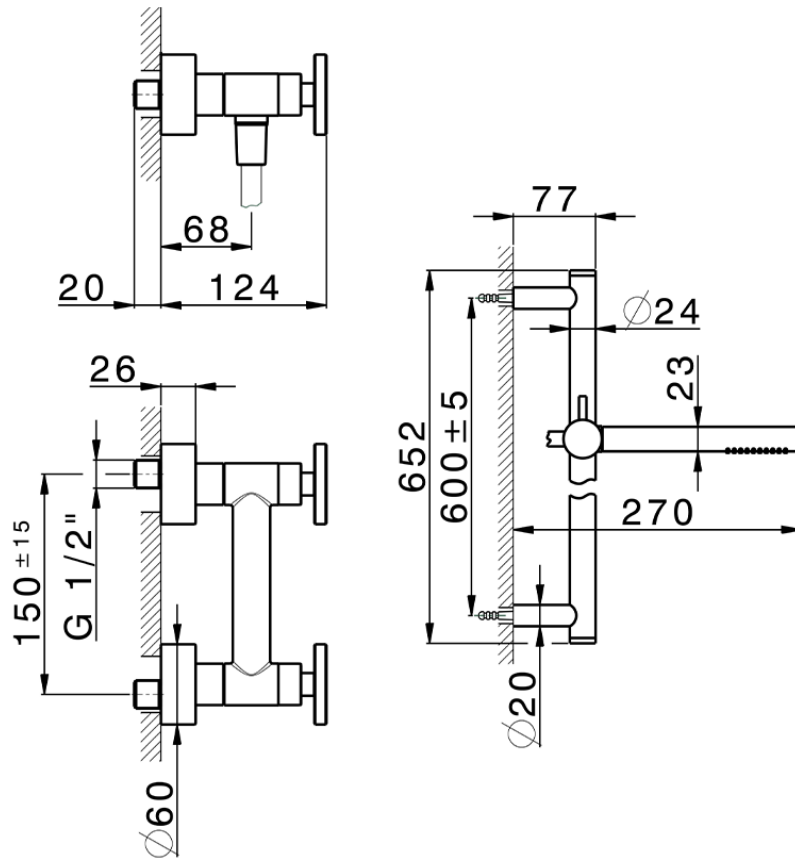

## Shower mixer, full equipment GRACE\_MN000460

MN000460

<https://en.cisal.it/shower-mixer-full-equipment-grace-mn000460>

2026-06-06