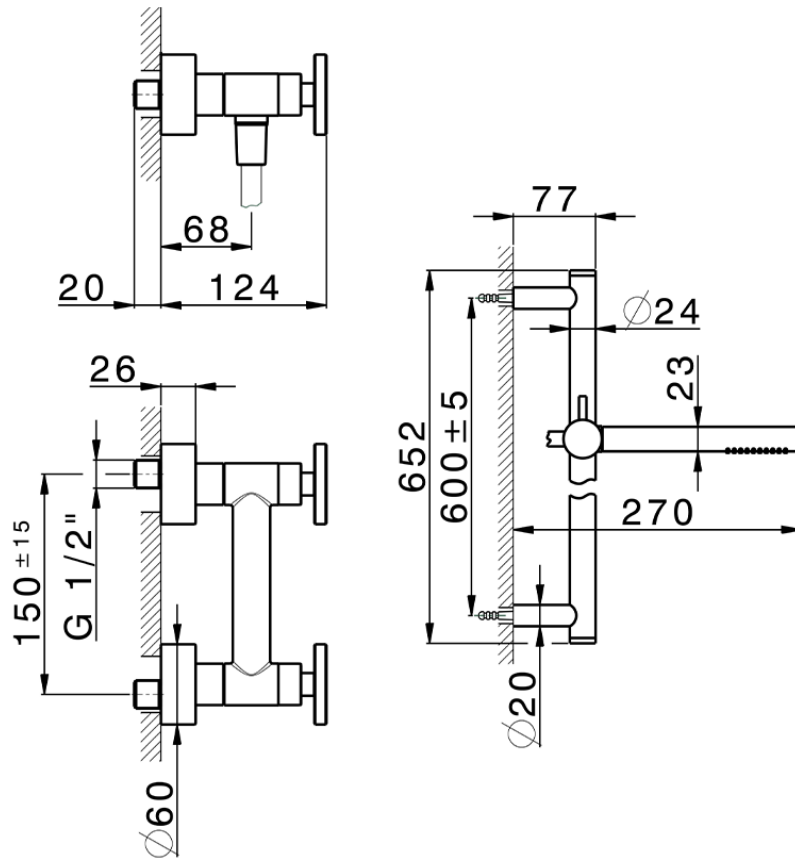

## Shower mixer, full equipment GRACE\_MN000460

MN000460

<https://en.cisal.it/shower-mixer-full-equipment-grace-mn000460>

2026-04-28