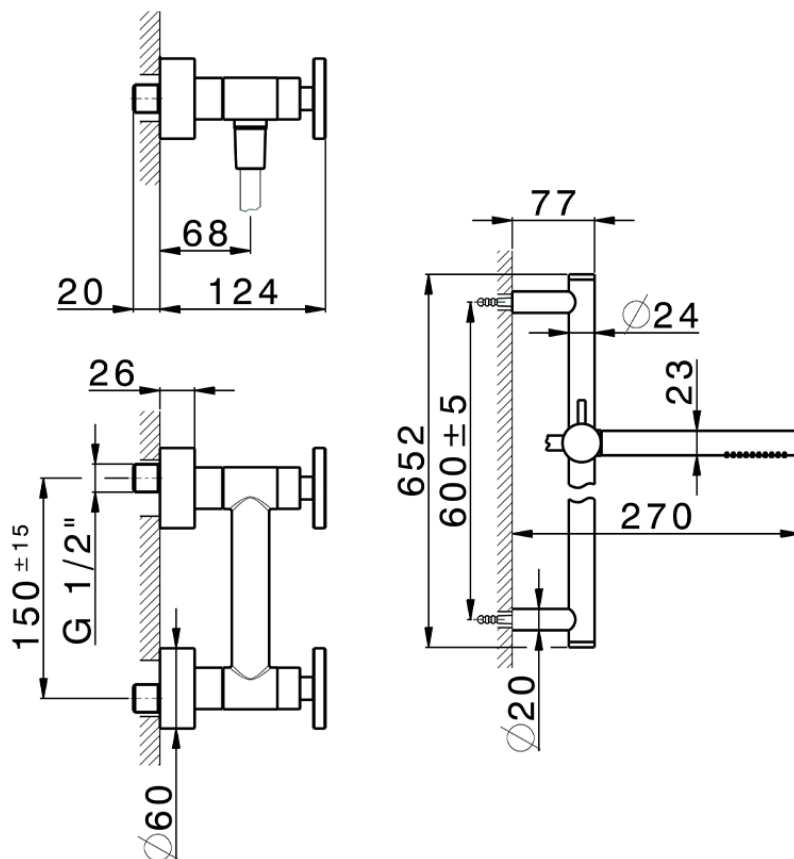

Shower mixer, full equipment GRACE_MN000460

MN000460

<https://en.cisal.it/shower-mixer-full-equipment-grace-mn000460>

2026-06-26