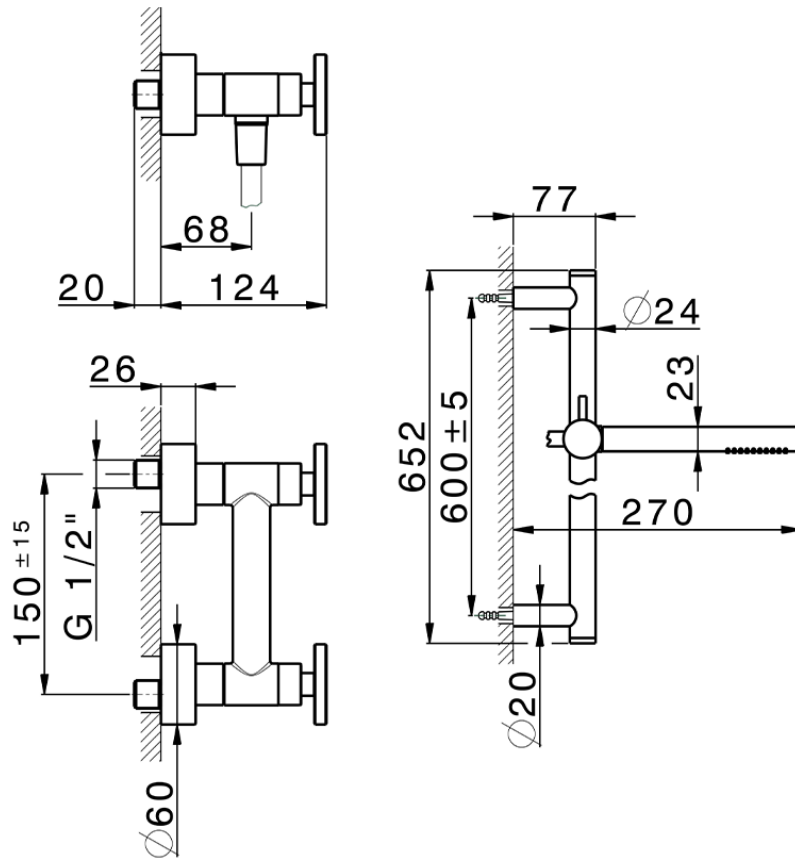

Shower mixer, full equipment GRACE_MN000460

MN000460

<https://en.cisal.it/shower-mixer-full-equipment-grace-mn000460>

2026-05-17