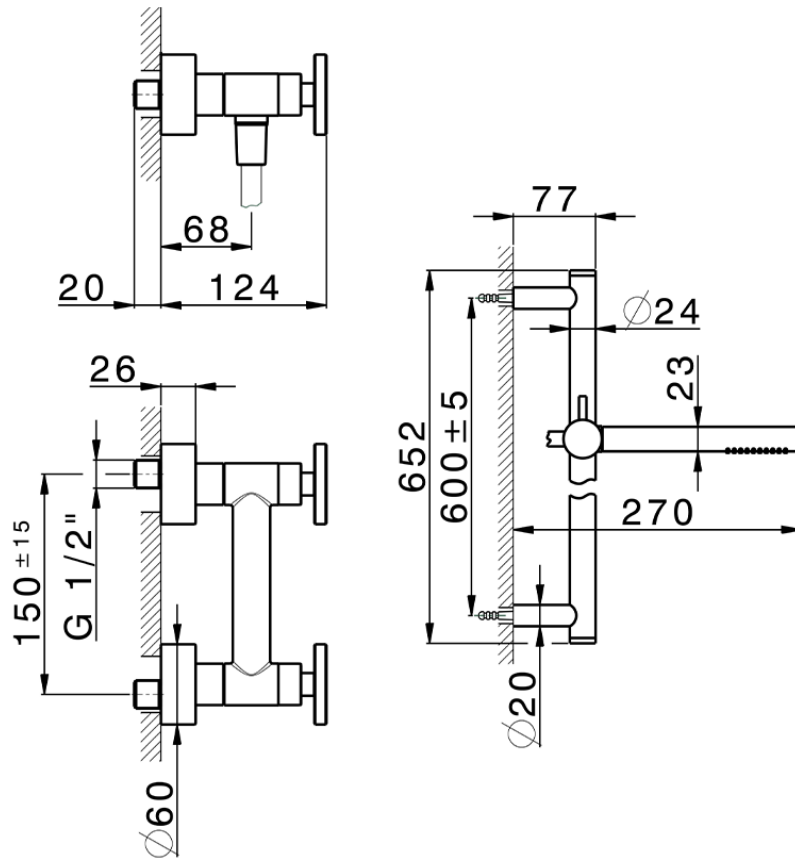

Shower mixer, full equipment GRACE_MN000460

MN000460

<https://en.cisal.it/shower-mixer-full-equipment-grace-mn000460>

2026-06-06