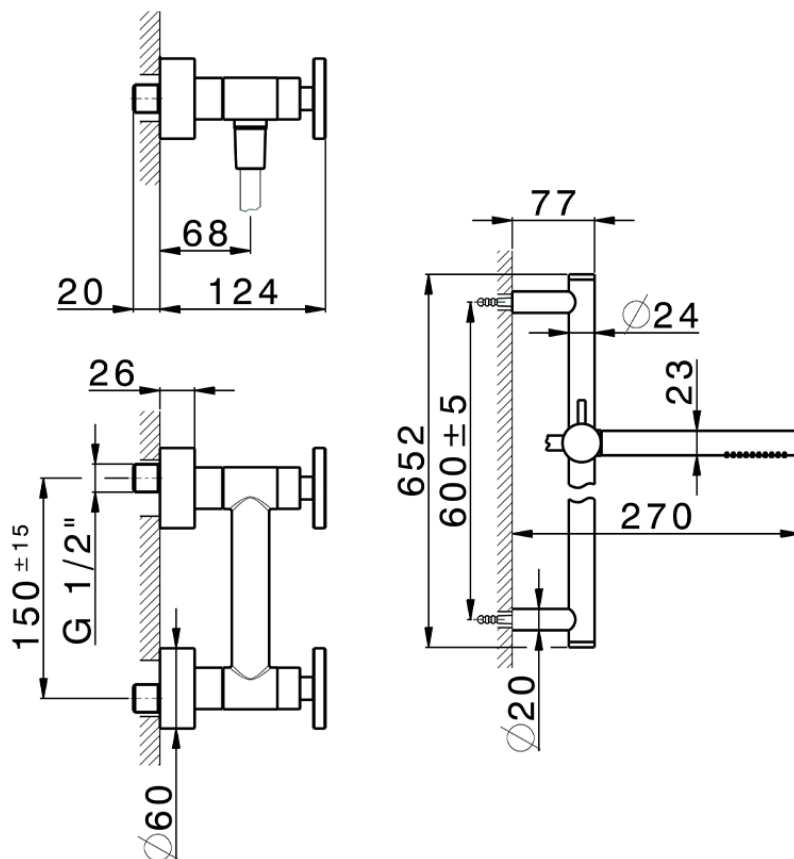

## Shower mixer, full equipment GRACE\_MN000460

MN000460

<https://en.cisal.it/shower-mixer-full-equipment-grace-mn000460>

2026-06-26