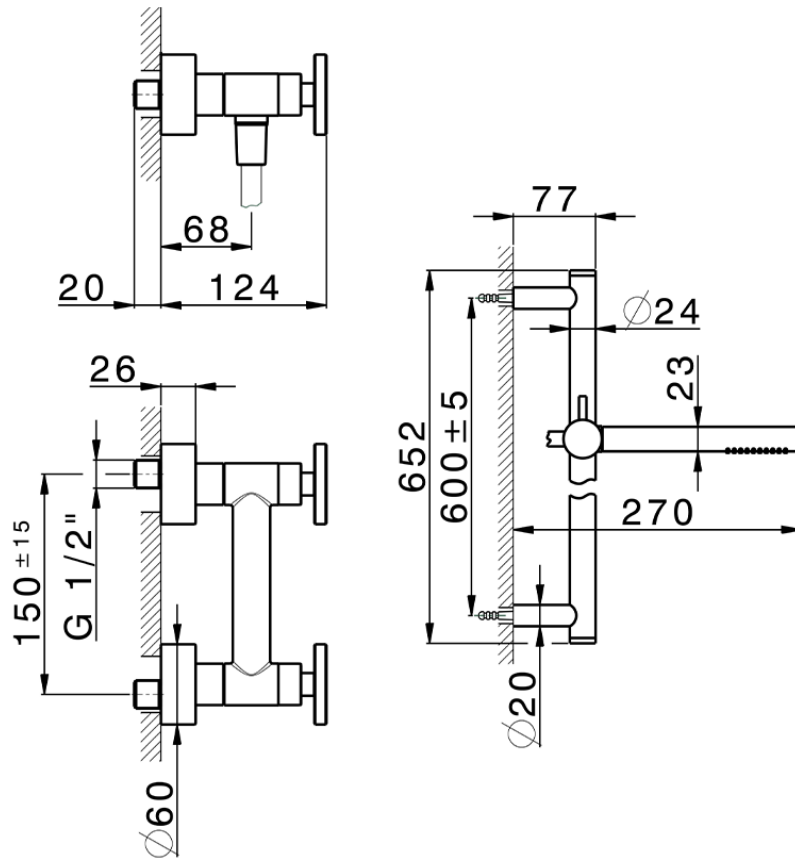

## Shower mixer, full equipment GRACE\_MN000460

MN000460

<https://en.cisal.it/shower-mixer-full-equipment-grace-mn000460>

2026-06-10