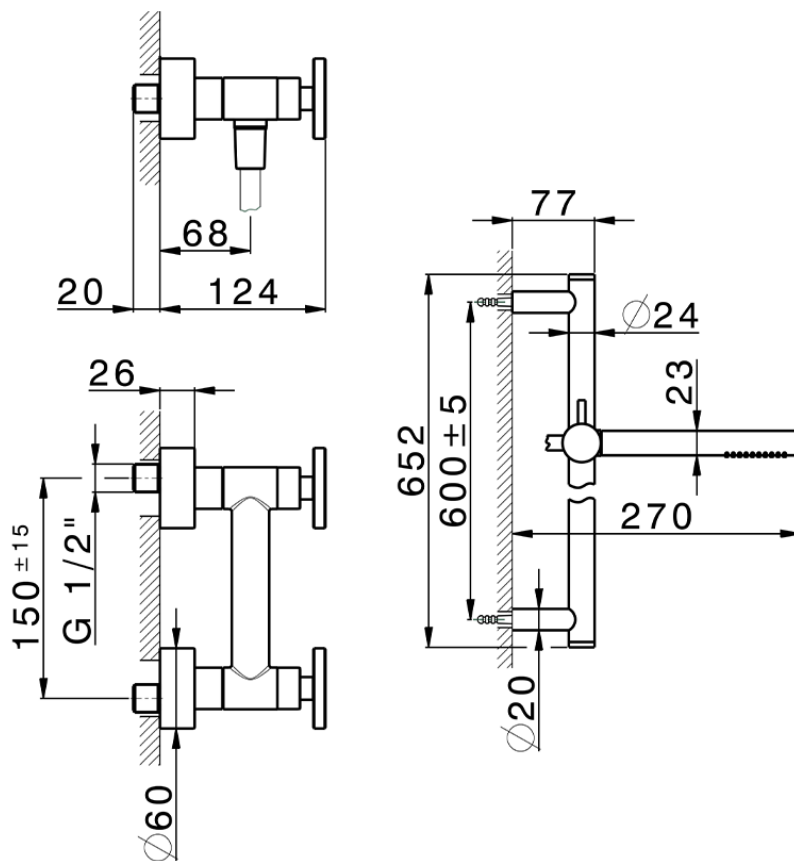

Shower mixer, full equipment GRACE_MN000460

MN000460

<https://en.cisal.it/shower-mixer-full-equipment-grace-mn000460>

2026-04-06