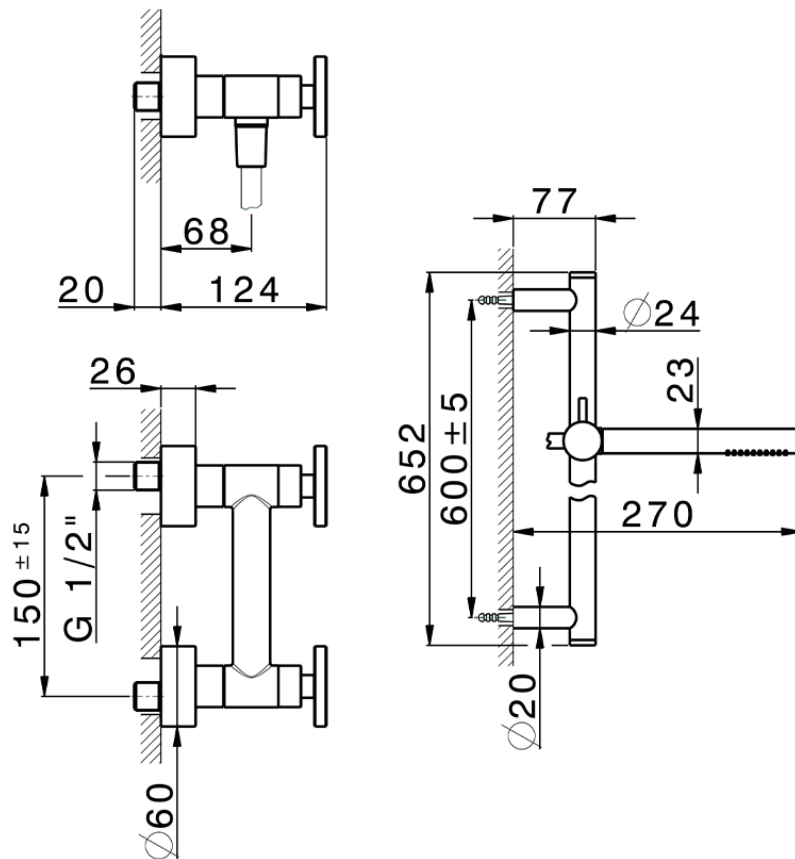

Shower mixer, full equipment GRACE_MN000460

MN000460

<https://en.cisal.it/shower-mixer-full-equipment-grace-mn000460>

2026-06-10