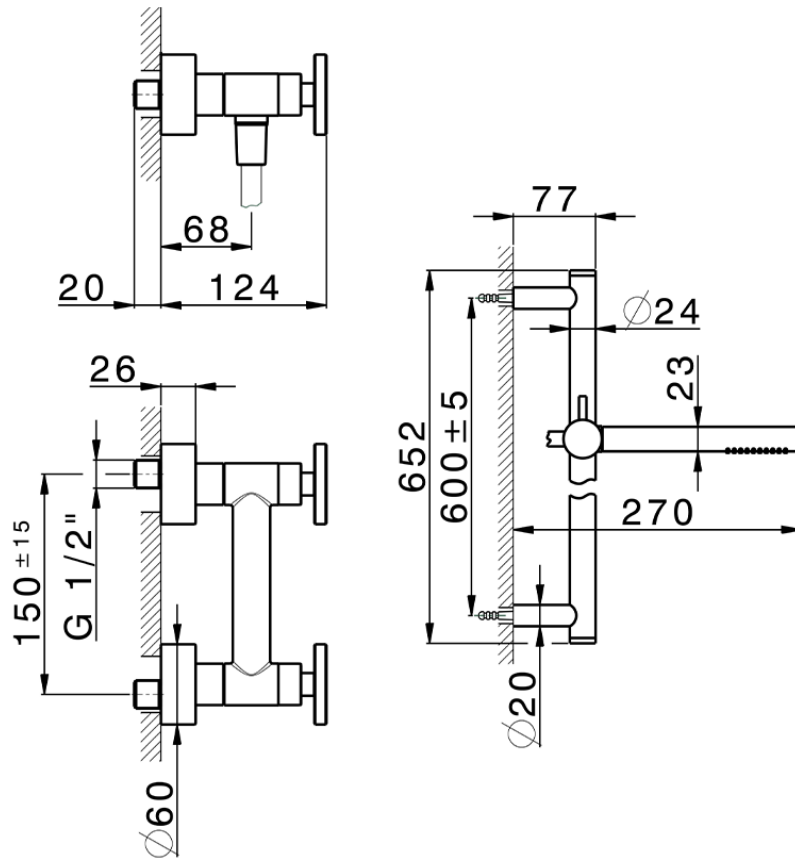

Shower mixer, full equipment GRACE_MN000460

MN000460

<https://en.cisal.it/shower-mixer-full-equipment-grace-mn000460>

2026-04-26